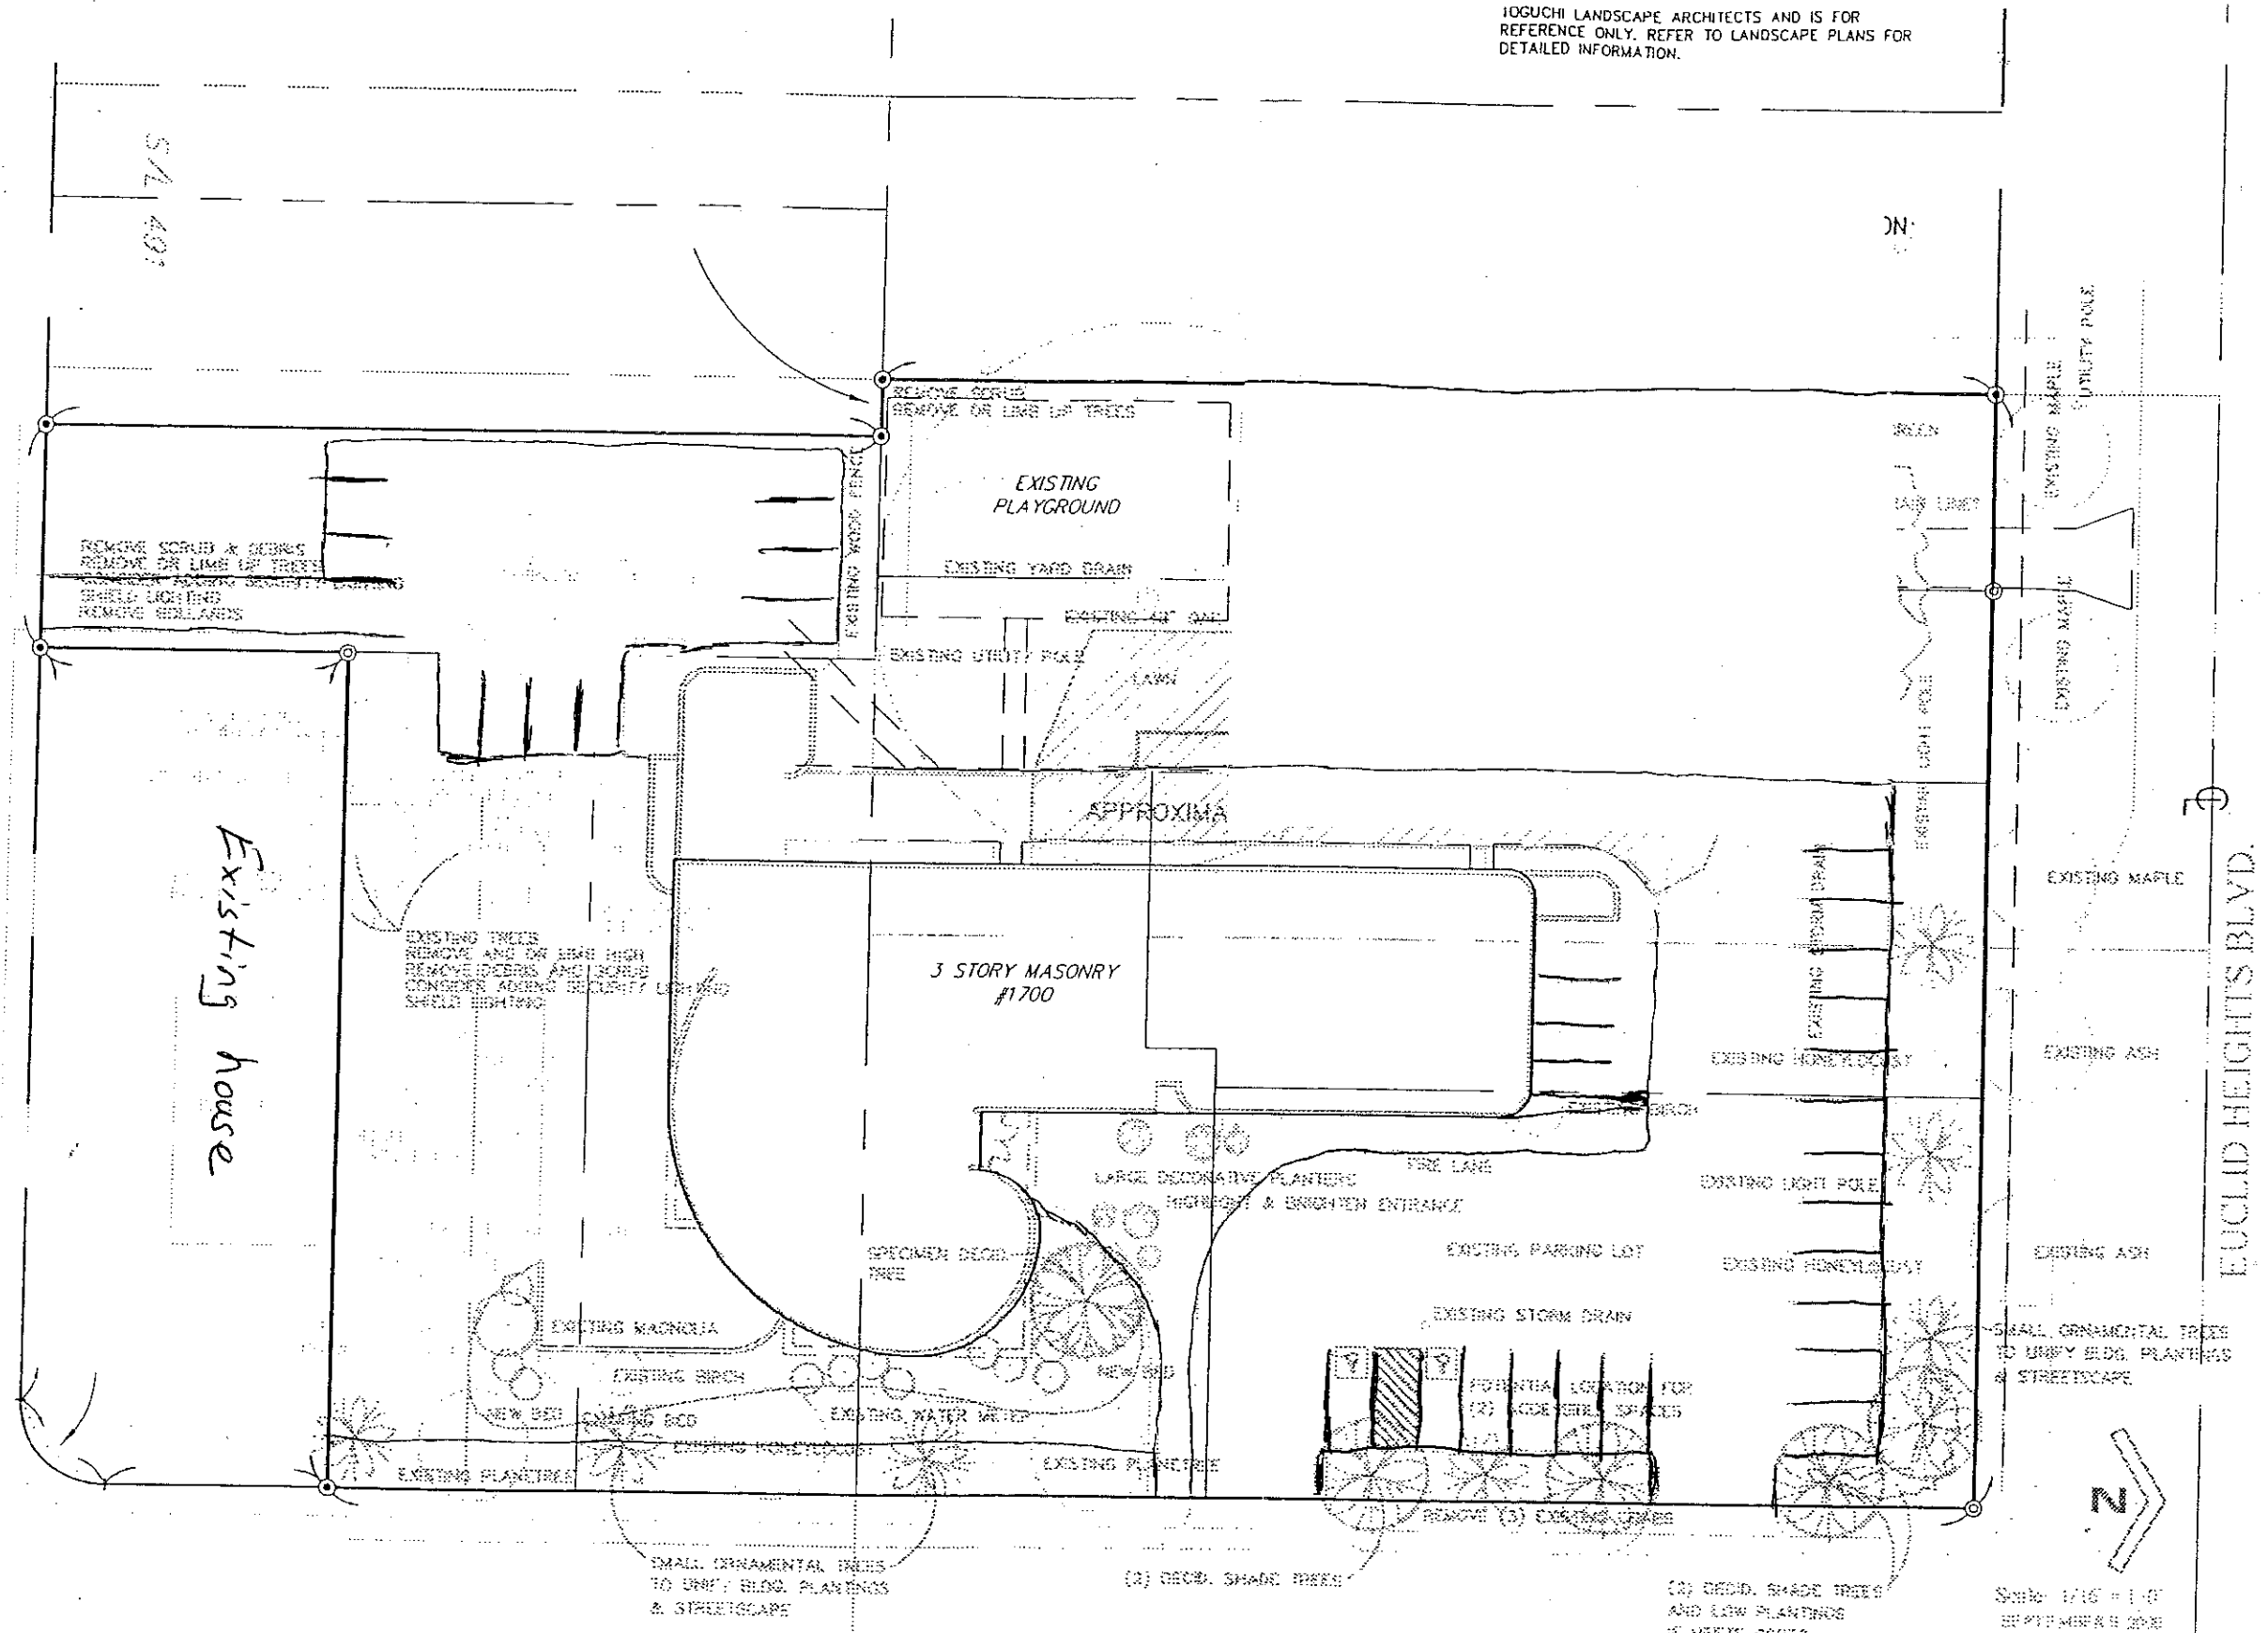

feet
meters

Google earth

10GUCHI LANDSCAPE ARCHITECTS AND IS FOR
REFERENCE ONLY. REFER TO LANDSCAPE PLANS FOR
DETAILED INFORMATION.

BEECHWOOD AVENUE 50'

EUCLID HEIGHTS BOULEVARD 80'

BEECHWOOD AVENUE

EUCLID HEIGHTS BLVD.

SOUTH TAYLOR ROAD

Existing house

APPROXIMATE

3 STORY MASONRY #1700

54.40'

Scale 1/8" = 1'-0"
SEPTEMBER 2008

2